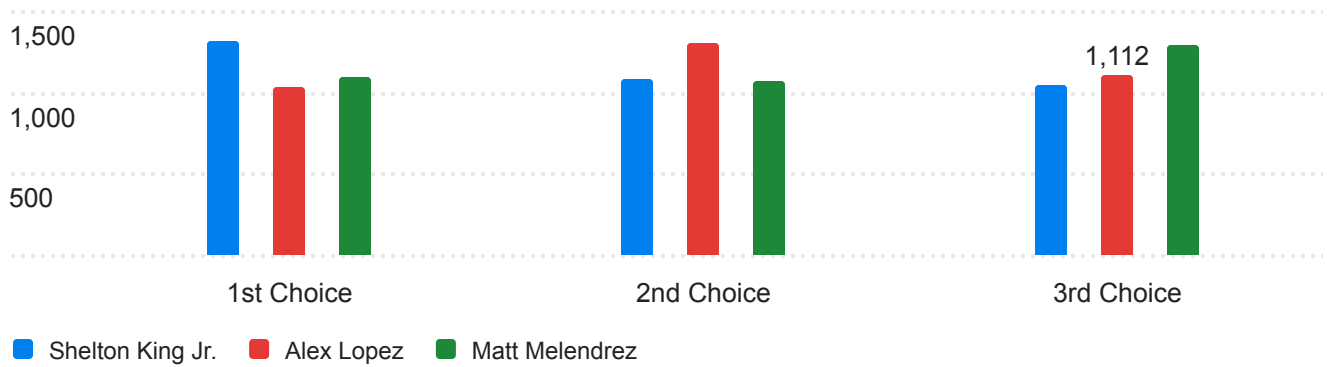

2025 ASI General Election Results

A total of 3,532 votes were cast at 8.91% of the eligible-to-vote student population in the 2025 ASI Elections. Voters were able to abstain from voting for specific positions, providing explanation as to why response rates may be lower than total ballot submissions.

ASI President

3371 Responses

President

3371 Responses

Field	Choice Count
Sonny Ciampa	50.55% 1,704
Nicholas Nieto	49.45% 1,667
Total	3371

Sonny Ciampa is elected as ASI President

Executive Vice President

3449 Responses

Executive Vice President

3449 Responses

Field		1	Total
Shelton King Jr.	38.30%	1,321	3449
Alex Lopez	29.95%	1,033	3449
Matt Melendrez	31.75%	1,095	3449

Candidate with fewest 1st choices is eliminated: Alex Lopez

Instant Run-off Results for Executive Vice President Election

Alex Lopez's total 1st choice votes:

Field	Choice Count
1	1,033

Alex's redistributed 2nd choice votes to Shelton King Jr.:

This filter displays the votes Shelton King Jr. received as 2nd choice when Alex Lopez is voters' first choice.