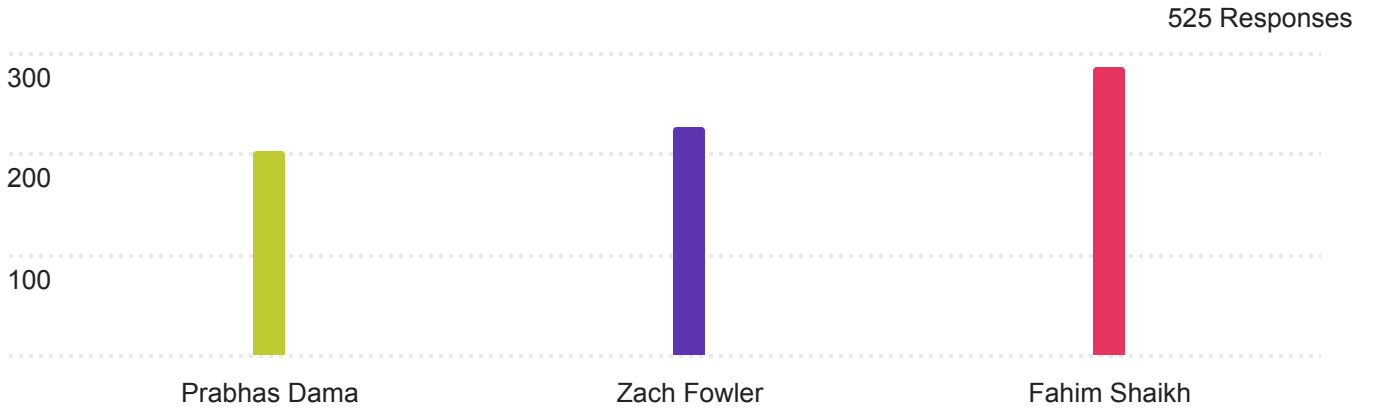

Trustee At-Large

3306 Responses

■ Krrish Kohli [21%, 1,088] ■ Jaydee Phung [42%, 2,201] ■ Samantha Valdez [37%, 1,929]

3306 Responses

Field	Choice Count
Krrish Kohli	1,088
Jaydee Phung	2,201
Samantha Valdez	1,929

Senator, College of Business

498 Responses

■ Anna Kang [100%, 498]

498 Responses

Field

Choice Count

Anna Kang

498

Senator, College of Engineering

525 Responses

Field	Choice Count
Prabhas Dama	203
Zach Fowler	226
Fahim Shaikh	287

Fahim Shaikh and Zach Fowler are elected Senators for College of Engineering

Senator, College of Health and Human Services