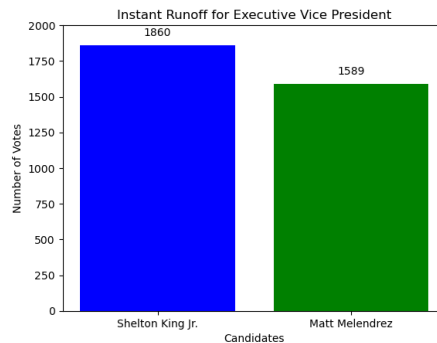

Instant Run-off Results for Executive Vice President Election

Alex Lopez's total 1st choice votes:

Field	Choice Count
1	1,033

Alex's redistributed 2nd choice votes to Shelton King Jr.:

This filter displays the votes Shelton King Jr. received as 2nd choice when Alex Lopez is voters' first choice.

Field	Choice Count
2	539

Alex's redistributed 2nd choice votes to Matt Melendrez

This filter displays the votes that Matt Melendrez received as 2nd choice when Alex Lopez is voters' first choice.

Field	Choice Count
2	494

Recalculated Totals:

- Shelton King Jr. receives 1,860 (54%) votes.
 - This is calculated by Shelton's original 1,321 votes plus the redistributed votes of 539.
- Matt Melendrez receives 1,589 (46%) votes.
 - This is calculated by Matt's original 1,095 votes plus the redistributed votes of 494.

Shelton King Jr. is elected as Executive Vice President.

Vice President of Finance

3370 Responses

Vice President of Finance

3370 Responses

Field	Choice Count
Kim Nguyen	100% 3,370
Total	3370

Kim Nguyen is elected as Vice President of Finance